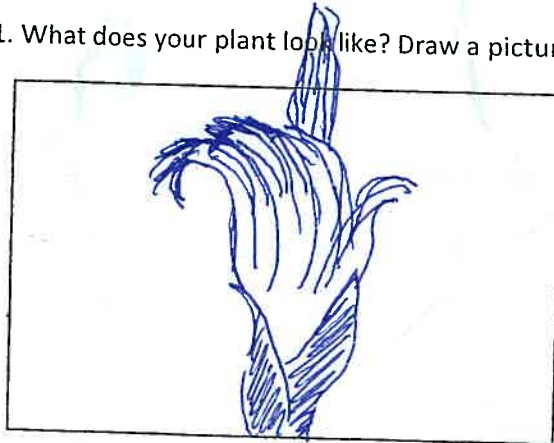

TOUR ACTIVITY

Choose TWO plants you see at the Botanic Gardens. Complete the activities below for EACH plant.

PALM

FIRST PLANT: LIPSTICK ~~BAMBOO~~

1. What does your plant look like? Draw a picture.

2. What does it look like?

- RED BAMBOO

3. What other information can you find about it?

SECOND PLANT: TITAN ARUM

1. What does your plant look like? Draw a picture.

2. What does it look like?

large. over 2m ~ 3m

wrapped by a spathe, which looks like a large petal.

the spathe is a deep green on the outside, and dark burgundy red on the inside, with a deeply furrowed texture.

3. What other information can you find about it?

The biggest and stinkiest flower in the world!